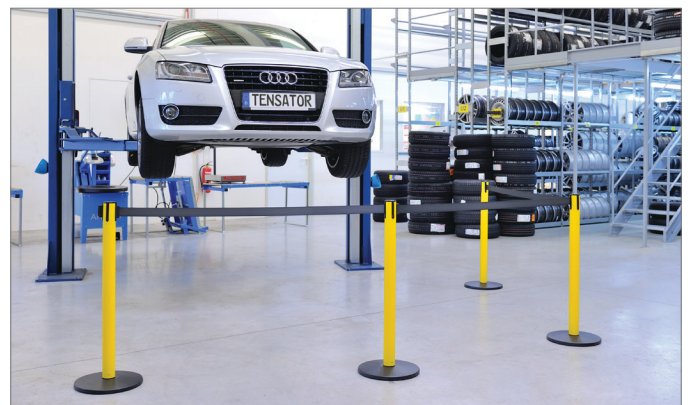

For more information call
Call: 800-500-9980 • Fax: 312-300-4808
Order Online: www.barrierWAREHOUSE.com